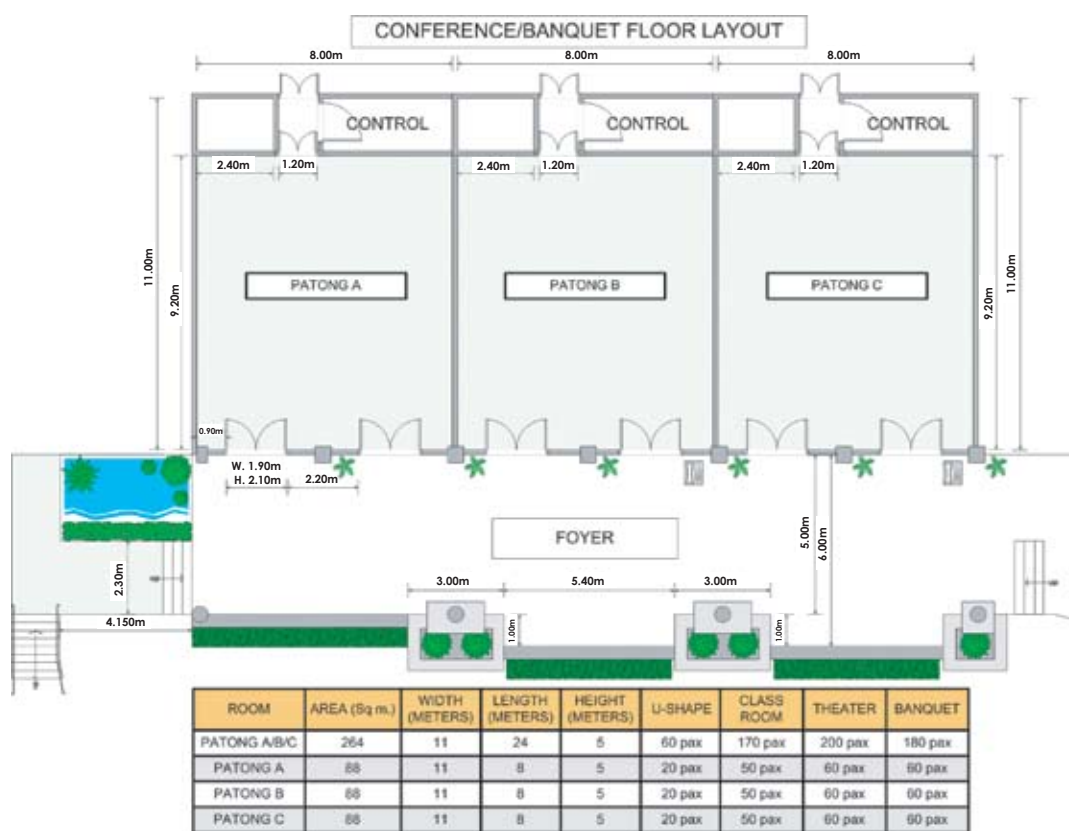

Meeting & Incentives

Smart plan for organizing company's Meeting and Incentives next time to impress the guest and company executives with our venue, Diamond Cliff Resort & Spa offers a fully equipped ballroom, which can be partitioned for hosting 3 events or creating 3 different styles of decoration at the meantime. Uniquely present the ballroom's Sea-View foyer and 5 breakout rooms, which are available for group's coffee break, buffet lunch / dinner, and multipurpose programs, parties and activities. The sets of special 'Low Season' theme packages will be professionally arranged by our experts to suit to clients' budget (Early Booking is required-Event Organizers are welcome)

Technical Equipment & Accessories

- Standard AV Equipment (Amplifier, Speakers, Table / Standing Microphone)
- Additional AV Equipment (LCD Projector & Screen, Laser Pointer, Laptop Computer, WI-FI Internet Access)
- Standard Setup (Stage Pieces, Podium, White Boards, Flipcharts)
- Stationary (Paper, Pen or Pencil), bottled water, and mints.
- Other Business Services (TV, DVD Player, Lighting System, Printer, Photocopier)

Promotion Packages

Available in term of full-day meeting package (2-Breaks, 1 Lunch) and half-day meeting package (1-Break, 1 Lunch). All packages have been designed specifically to meet clients' needs, and allowing organizers to benefit from attractive pricing.